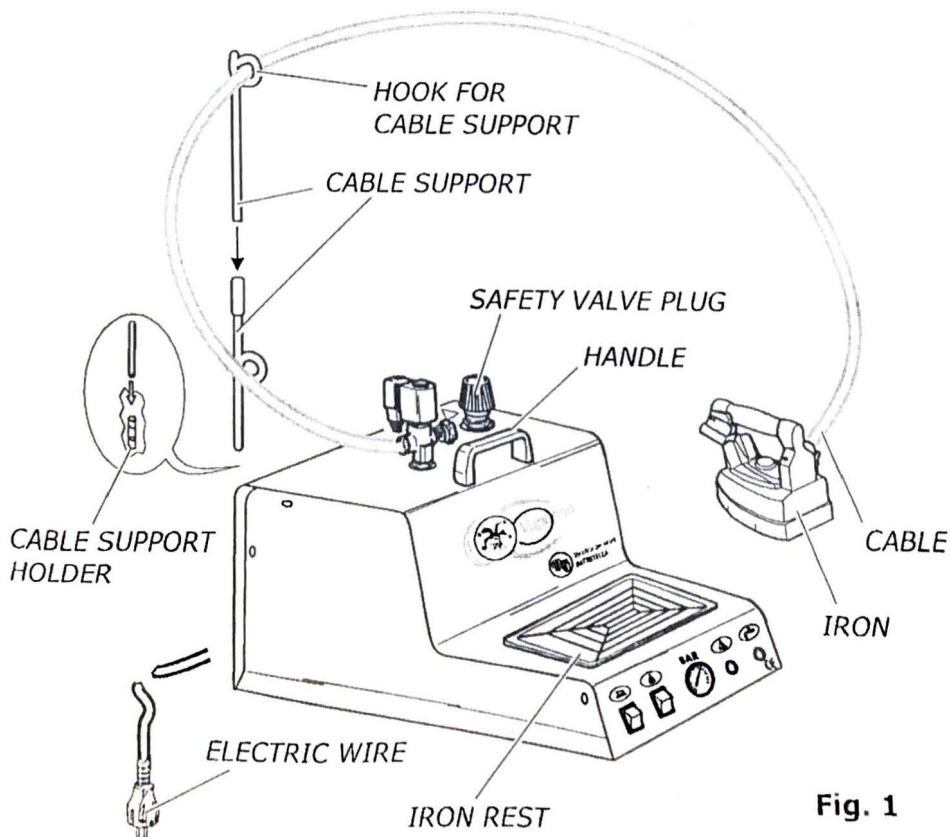

INSTRUCTIONS AND MAINTENANCE

VAPORINO INOX MAXI mod. 2016

Read the directions carefully before operating.

Don't use the machine differently from following description.

1. SPECIFICATIONS

MODEL:	VAPORINO INOX MAXI mod. 2016
POWER SUPPLY:	230 V - 50 Hz.
TOTAL INSTALLED POWER:	2100 W
IRON POWER:	800 W
BOILER POWER:	1300 W
BOILER CAPACITY:	2,1 L.
IRONING ENDURANCE:	about 3 hours
OPERATING STEAM PRESSURE:	2,8 BAR
WEIGHT:	8,2 kg
OVERALL DIMENSIONS:	26x36x28 h. cm

MADE IN ITALY

Fig. 1

VAPORINO INOX MAXI mod. 2016

Vedi tavola relativa
al ferro da stiro

See drawing representing
steam iron's spare parts

Descrizione : Vaporino Inox Maxi mod. 2016

Art. : VAI000

Description : Vaporino Inox Maxi mod.
2016