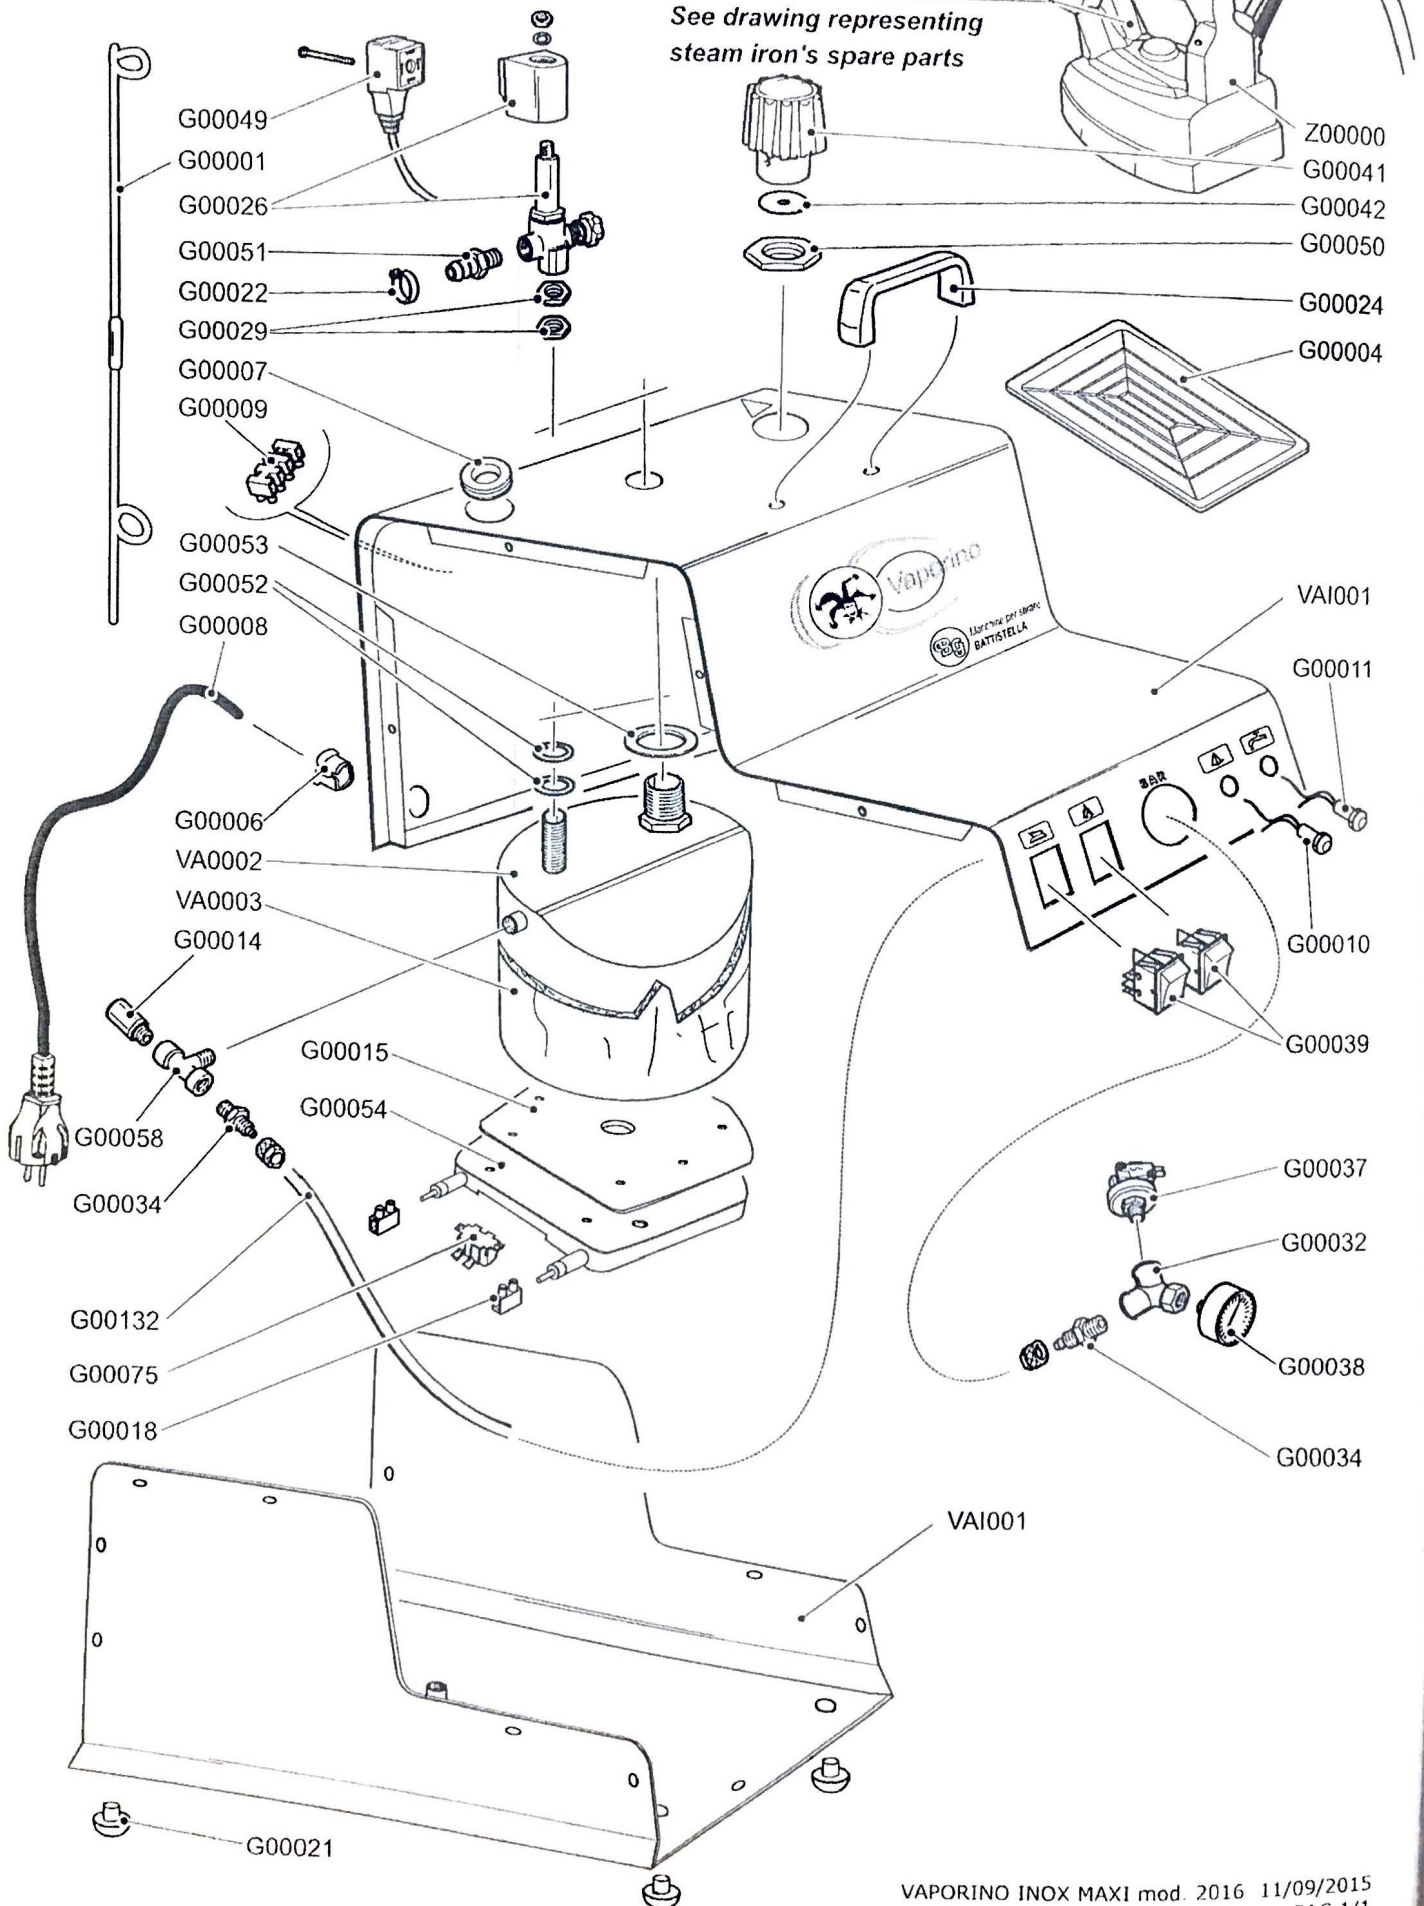

INSTRUCTIONS AND MAINTENANCE

VAPORINO INOX MAXI mod. 2016

Read the directions carefully before operating.

Don't use the machine differently from following description.

1. SPECIFICATIONS

MODEL:	VAPORINO INOX MAXI mod. 2016
POWER SUPPLY:	230 V - 50 Hz.
TOTAL INSTALLED POWER:	2100 W
IRON POWER:	800 W
BOILER POWER:	1300 W
BOILER CAPACITY:	2,1 L.
IRONING ENDURANCE:	about 3 hours
OPERATING STEAM PRESSURE:	2,8 BAR
WEIGHT:	8,2 kg
OVERALL DIMENSIONS:	26x36x28 h. cm

MADE IN ITALY

Fig. 1

VAPORINO INOX MAXI mod. 2016

Vedi tavola relativa
al ferro da stiro

See drawing representing
steam iron's spare parts

Descrizione : Vaporino Inox Maxi mod. 2016

Art. : VAI000

Description : Vaporino Inox Maxi mod.
2016