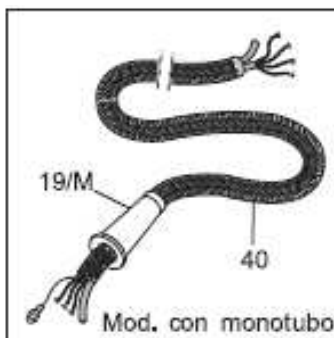

BIEFFE
FARINELLI
GENERATORI DI VAPORE

EXPLODED VIEW
IRONING TABLE FOREVER
COD. BF100/BF200

JUNE 2012

EXPLODED VIEW
IRONING TABLE FOREVER
COD.BF100
PART I
BOILER BF100

EXPLODED VIEW
IRONING TABLE FOREVER
COD.BF200
PART II
BOILER BF200

EXPLODED VIEW
IRONING TABLE FOREVER
COD.BF100/BF200
PART III
IRONING BOARD

EXPLODED VIEW
IRONING TABLE FOREVER
COD.BF100/BF200
PART IV
BASE

EXPLODED VIEW IRONING TABLE FOREVER COD.BF100/BF200 PART V IRON