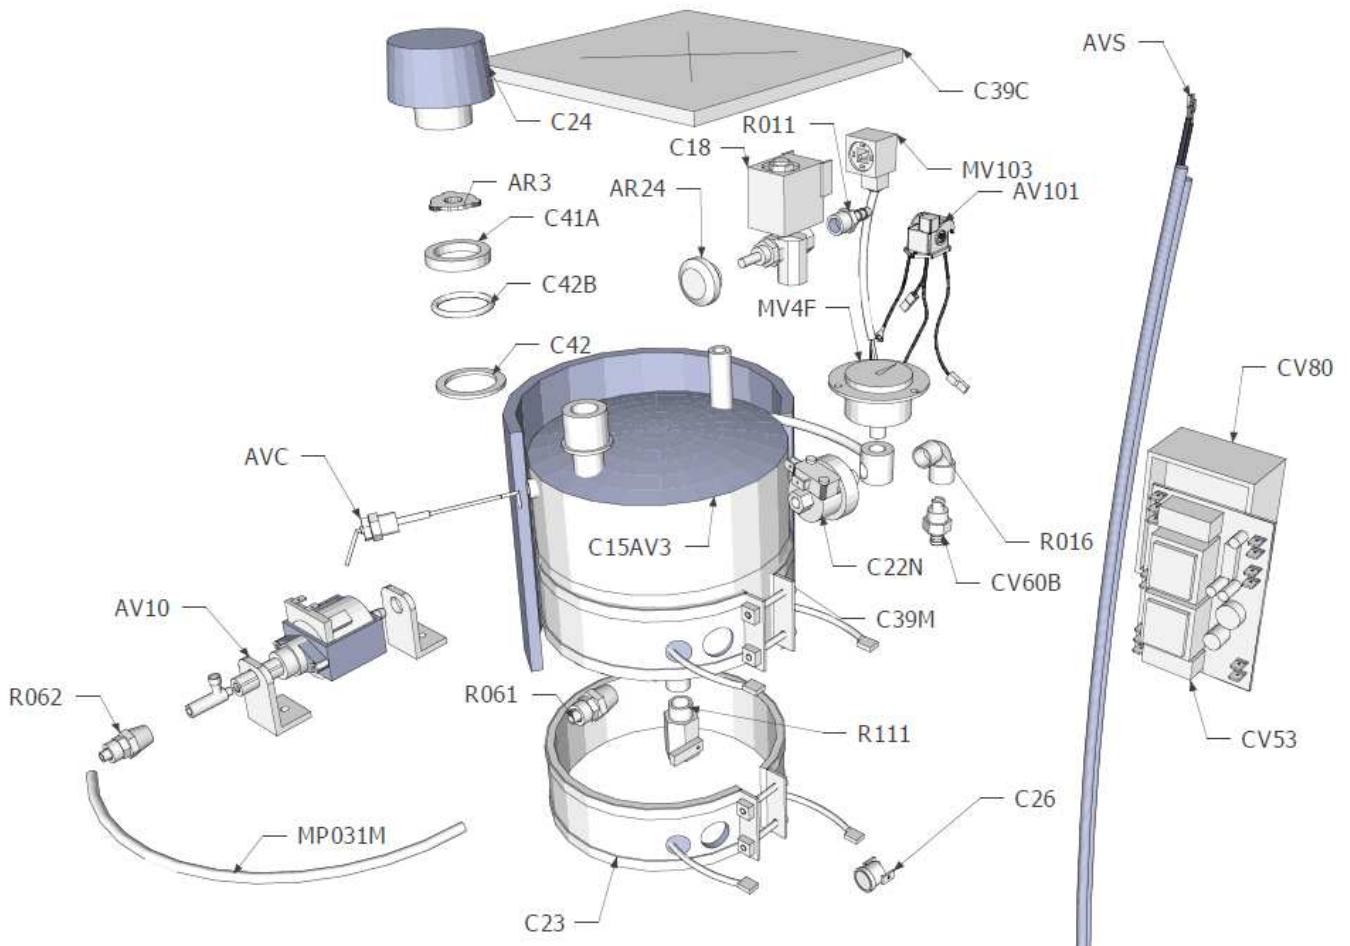

BIEFFE
FARINELLI
GENERATORI DI VAPORE

EXPLODED VIEW
IRONING TABLE FOREVER
COD. BF100/BF200

JUNE 2012

EXPLODED VIEW
IRONING TABLE FOREVER
COD.BF100
PART I
BOILER BF100

EXPLODED VIEW
IRONING TABLE FOREVER
COD.BF200
PART II
BOILER BF200

EXPLODED VIEW
IRONING TABLE FOREVER
COD.BF100/BF200
PART III
IRONING BOARD

EXPLODED VIEW
IRONING TABLE FOREVER
COD.BF100/BF200
PART IV
BASE

EXPLODED VIEW IRONING TABLE FOREVER COD.BF100/BF200 PART V IRON

ESPLOSO ELETTROFERRO
STEAM IRON EXPLODED VIEW
gennaio 2009