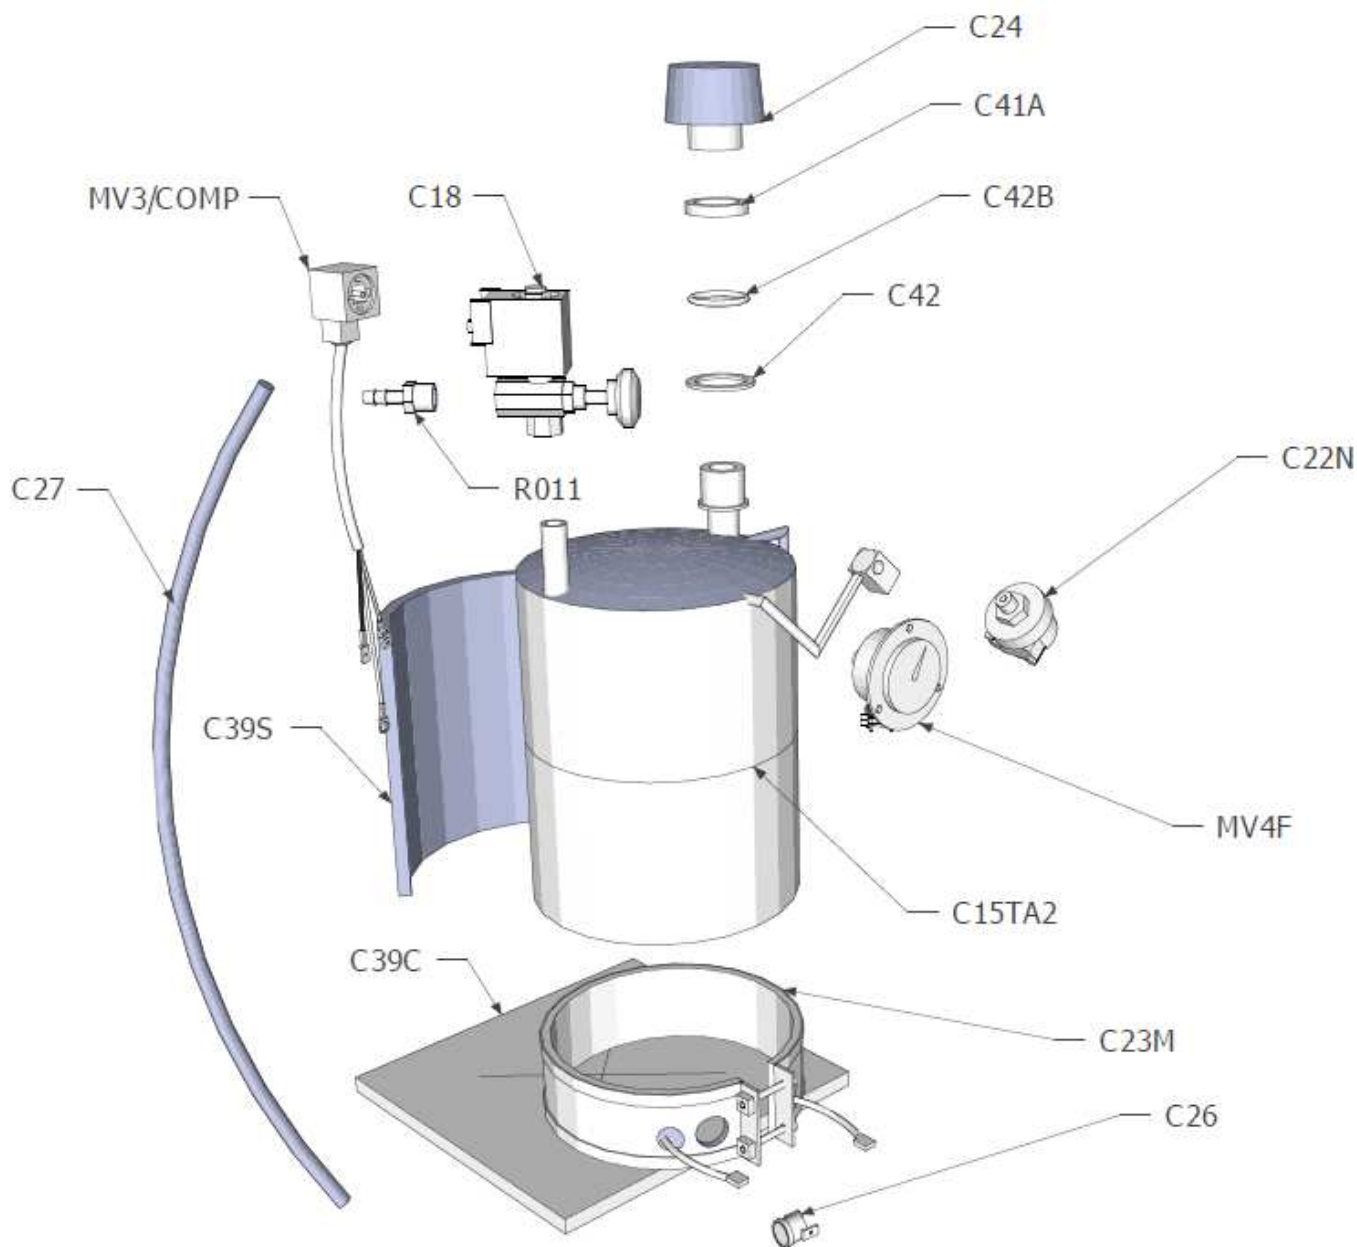

BIEFFE
FARINELLI
GENERATORI DI VAPORE

EXPLODED VIEW
IRONING TABLE FOREVER
COD. BF100/BF200

JUNE 2012

EXPLODED VIEW
IRONING TABLE FOREVER
COD.BF100
PART I
BOILER BF100

EXPLODED VIEW
IRONING TABLE FOREVER
COD.BF200
PART II
BOILER BF200

EXPLODED VIEW
IRONING TABLE FOREVER
COD.BF100/BF200
PART III
IRONING BOARD

EXPLODED VIEW
IRONING TABLE FOREVER
COD.BF100/BF200
PART IV
BASE

EXPLODED VIEW IRONING TABLE FOREVER COD.BF100/BF200 PART V IRON

ESPLOSO ELETTROFERRO
STEAM IRON EXPLODED VIEW
gennaio 2009